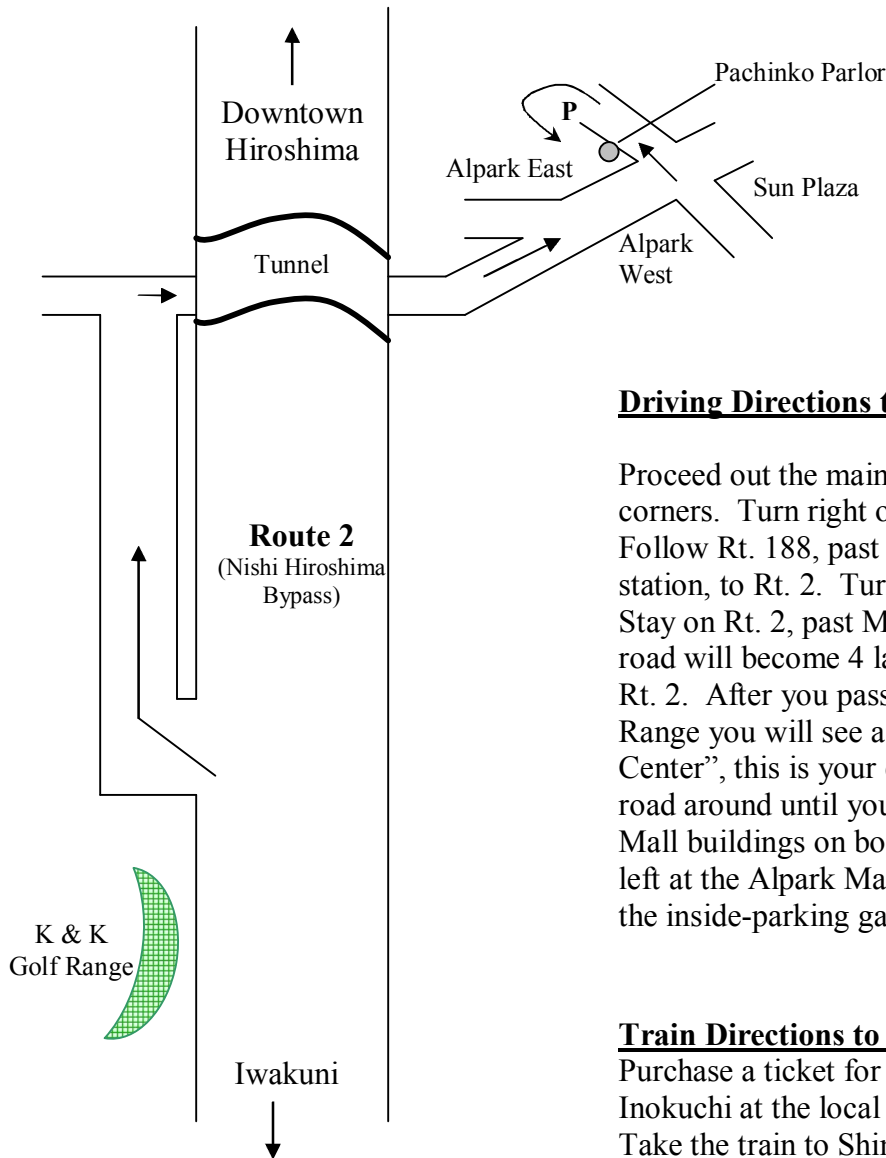

Alpark Mall

B-7

Driving Directions to Alpark Mall

Proceed out the main gate to 4 corners. Turn right onto Rt. 188. Follow Rt. 188, past the local train station, to Rt. 2. Turn right onto Rt. 2. Stay on Rt. 2, past Miyajima, and the road will become 4 lanes. Proceed on Rt. 2. After you pass K&K Golf Range you will see a sign for “Shoko Center”, this is your exit. Follow the road around until you see the Alpark Mall buildings on both sides. Turn left at the Alpark Mall intersection for the inside-parking garage.

Train Directions to Alpark Mall

Purchase a ticket for Shin-Inokuchi at the local JR Station. Take the train to Shin-Inokuchi, which will be the 10th stop. Exit the train and proceed through the walkway.